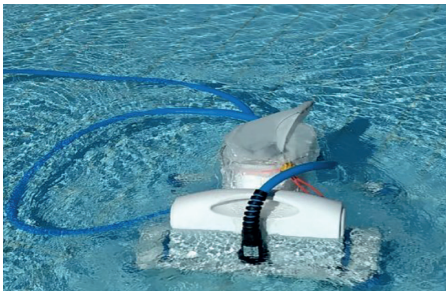

E-PEPS 300

BATTERY

POOL VACUUM CLEANER

Metro
NAI
inside

peps
machine

EXPERT OPINION

« Compact, lightweight and handy, the PEPS robot is easy to use via its touchscreen. This robot does not need an electronic connection, it is 100% autonomous. »

TECHNICAL INFORMATIONS

Mode	Floor
Cleaning speed	10m/min
Suction power	37 m ³ /h
Filtration capacity	4 kg
Trolley	Premium
Infrared	Yes
Type of brush	PVC and PVA
Cleaning width	60 cm
Weight out of water/ in water	14 kg/2 kg (without battery)
Supply	Battery
Autonomy	4h30'-5h
Mini/maxi depth	0,15 m/4,80 m
Mini/maxi temperature	6° / 38°C
Cable length	4,80m (7m possible as an option)