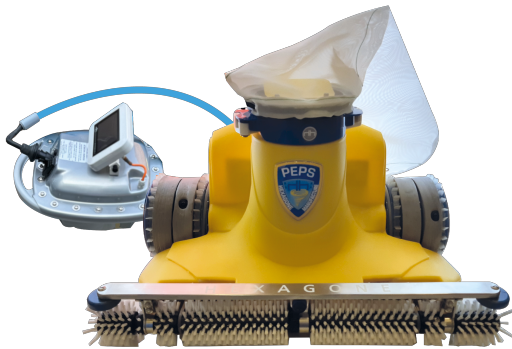

E-PEPS 300

BATTERY

POOL VACUUM CLEANER

Metro
NAI
inside

peps
machine

EXPERT OPINION

« Compact, lightweight and handy, the PEPS robot is easy to use via its touchscreen. This robot does not need an electronic connection, it is 100% autonomous. »

TECHNICAL INFORMATIONS

Mode	Floor
Cleaning speed	10m/min
Suction power	37 m ³ /h
Filtration capacity	4 kg
Trolley	Premium
Infrared	Yes
Type of brush	PVC and PVA
Cleaning width	60 cm
Weight out of water/ in water	14 kg/2 kg (without battery)
Supply	Battery
Autonomy	4h30'-5h
Mini/maxi depth	0,15 m/4,80 m
Mini/maxi temperature	6° / 38°C
Cable length	4,80m (7m possible as an option)