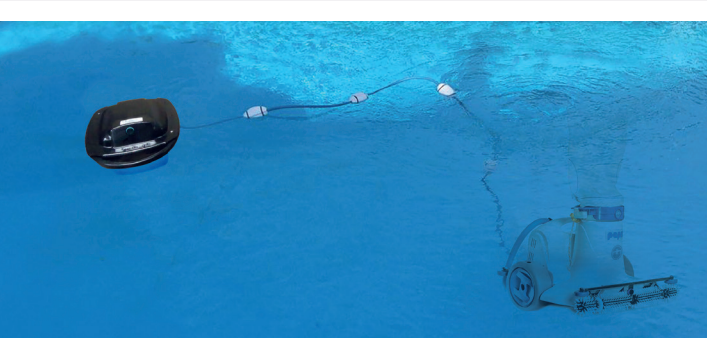

# E-PEPS 200

BATTERY

## POOL VACUUM CLEANER

### EXPERT OPINION

Compact, lightweight and handy, the PEPS robot is easy to use via its touchscreen. This robot does not need an electronic connection, it is 100% autonomous.

Waterproof, floating, shockproof remote control

### TECHNICAL INFORMATIONS

Mode	Floor
Cleaning speed	10m/min
Suction power	37 m3/h
Filtration capacity	4 kg
Trolley	Premium
Infrared	Yes
Type of brush	PVC and PVA
Cleaning width	40 cm
Weight out of water/ in water	14 kg/2 kg (without battery)
Supply	Battery
Autonomy	4h30'-5h
Mini/maxi depth	0,15 m/4,80 m
Mini/maxi temperature	6° / 38°C
Cable length	4,80m (7m possible as an option)